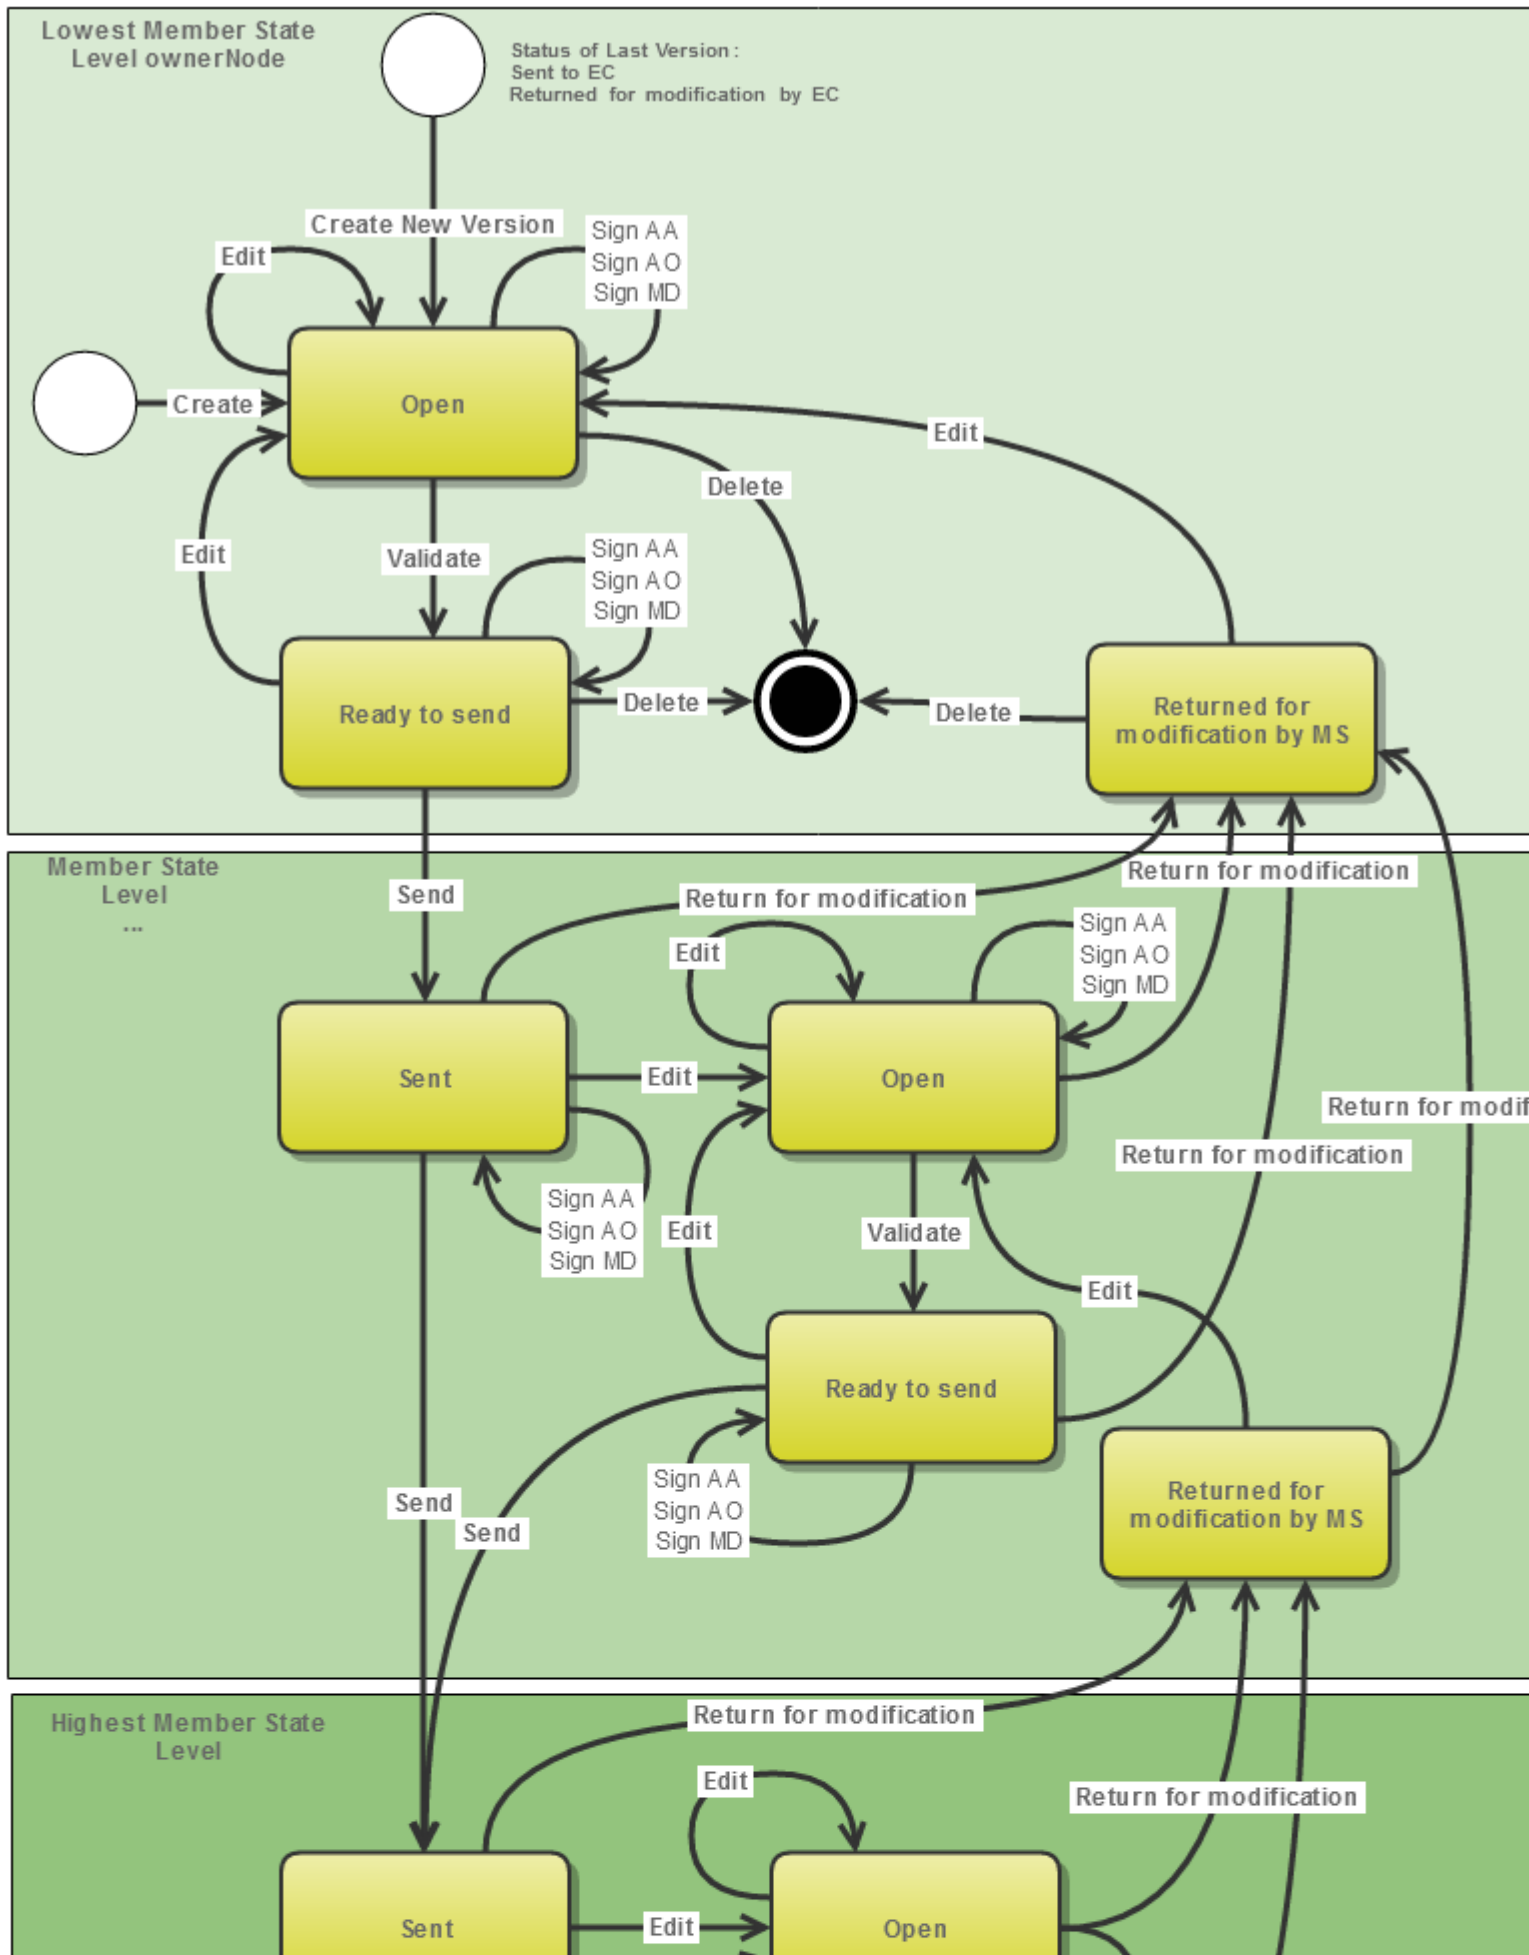

RDP - Documents - Documents are not copied from previous versions

When creating a new version of a Rural Development Programme, documents are not copied automatically from the previous version.

It is possible to force this copy afterwards by clicking on the button highlighted in the screenshot below:

Clearance of Accounts EAFRD/EAGF State Diagram

Tags

[RDP](#)

[rural](#)

[development](#)

[programme](#)

[SFC2014](#)

[documents](#)

[copy](#)

[copied](#)

[import](#)

[EAFRD](#)

[View PDF](#)